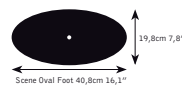

Footprints

Example of variations