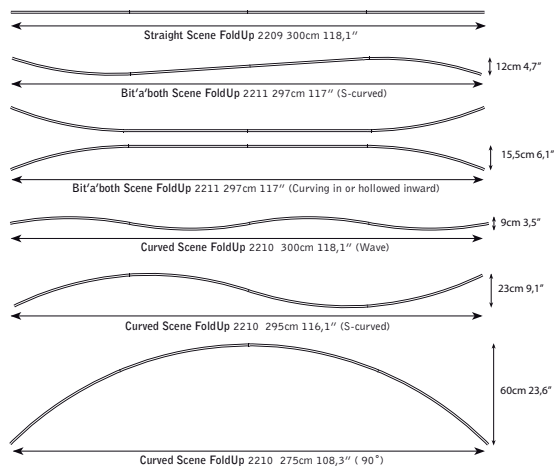

Footprints

Example of variations

What is Scene UltraLight?

Scene UltraLight is a selection of innovative stretch fabric displays that are light and mobile. Making your next event stressfree, Scene UltraLight's backdrop uses the latest in fabric print to give you a flexible display that can be transported easy. Set up in minutes, you can have a curved, straight or Bit'a'Both backdrop that perfectly frames your booth. Scene UltraLight is available in ready-to-deploy kits!

Ready, steady, go!

Why choose Scene UltraLight:

- Light weight and impressive size (3 x 2,25 meters)
- Easy to transport and simple to setup
- Ready-to-deploy kits that are perfect for public events, mobile campaigns and taste-testings
- Flexible shapes with the latest technology

Website

YouTube setup manual

www.maxibit.com