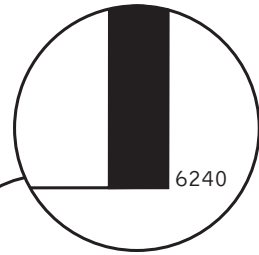

instructions

Max - mounting kit

Curved

713 mm

Straight

753 mm

End Panel

713 mm