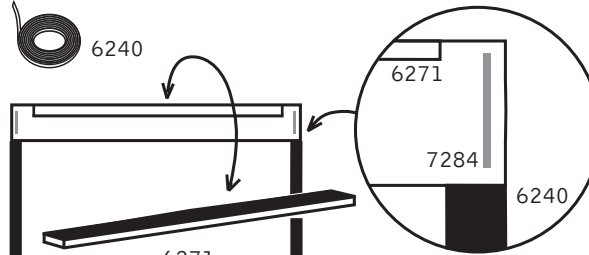

instructions

Max - mounting kit

Curved

713 mm

Straight

753 mm

End Panel

713 mm