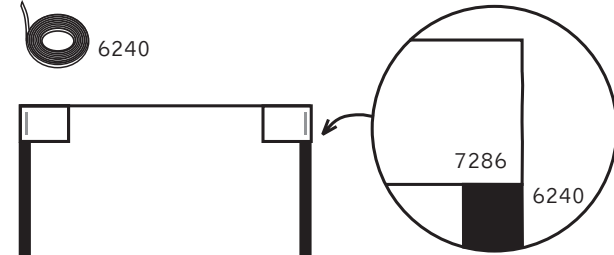

instructions

Max - mounting kit

Curved

713 mm

Straight

753 mm

End Panel

713 mm