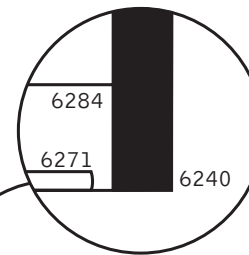

instructions

Max - mounting kit

Curved

713 mm

Straight

753 mm

End Panel

713 mm