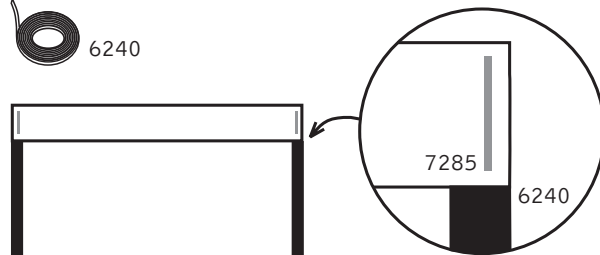

instructions

Max - mounting kit

Curved

713 mm

Straight

753 mm

End Panel

713 mm