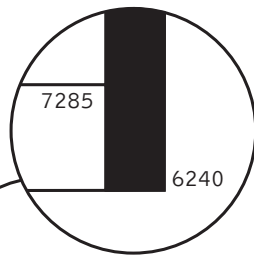

instructions

Max - mounting kit

Curved

713 mm

Straight

753 mm

End Panel

713 mm