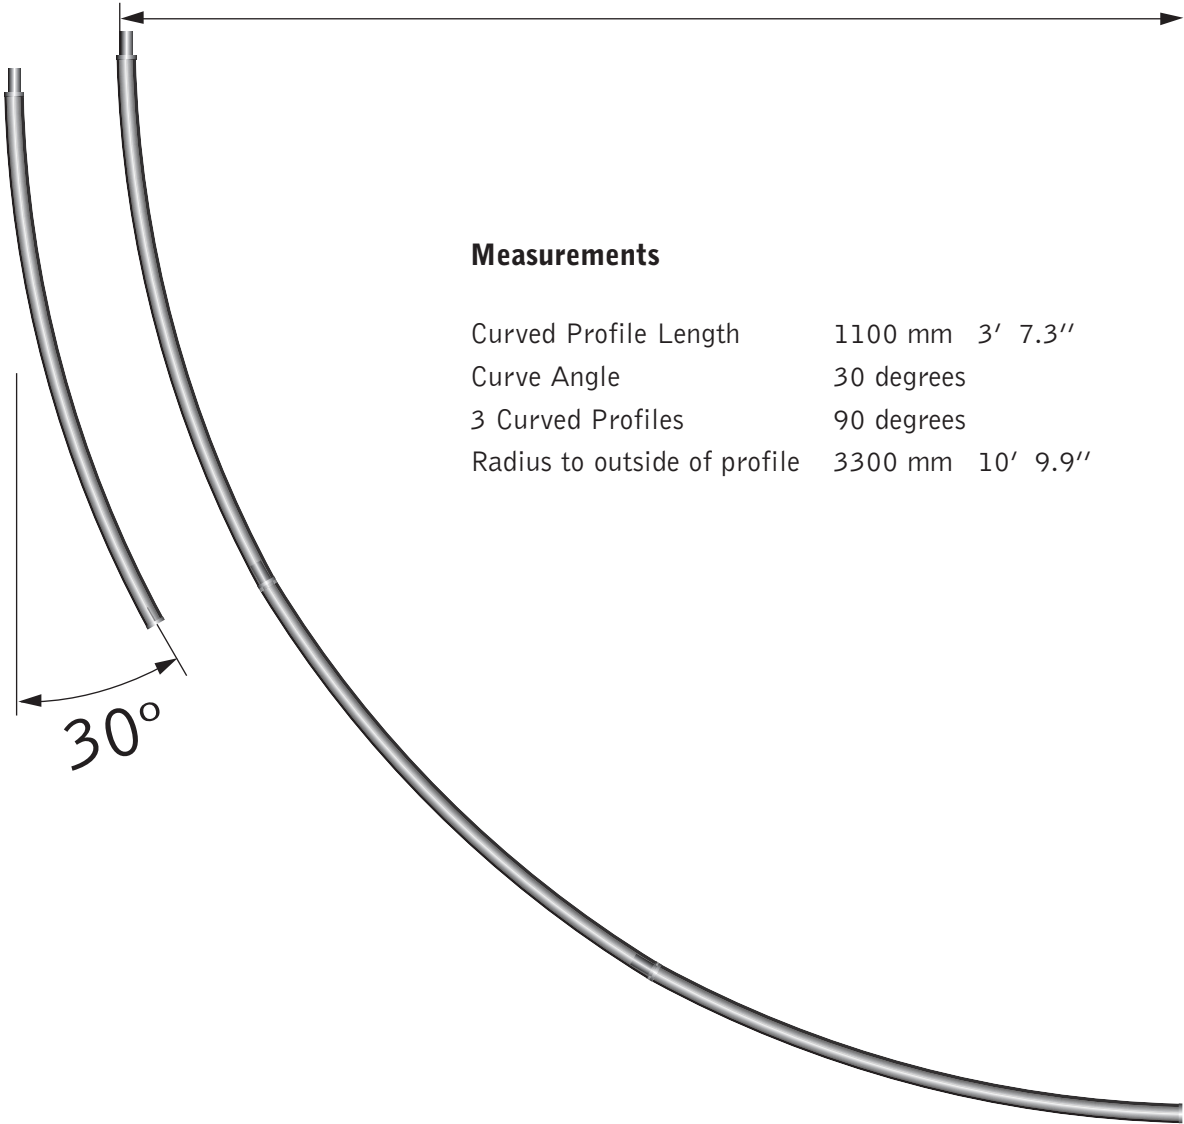

# specifications

Stage curved 30°

2100 mm 6' 10.7"

## Measurements

Curved Profile Length	1100 mm 3' 7.3"
Curve Angle	30 degrees
3 Curved Profiles	90 degrees
Radius to outside of profile	3300 mm 10' 9.9"