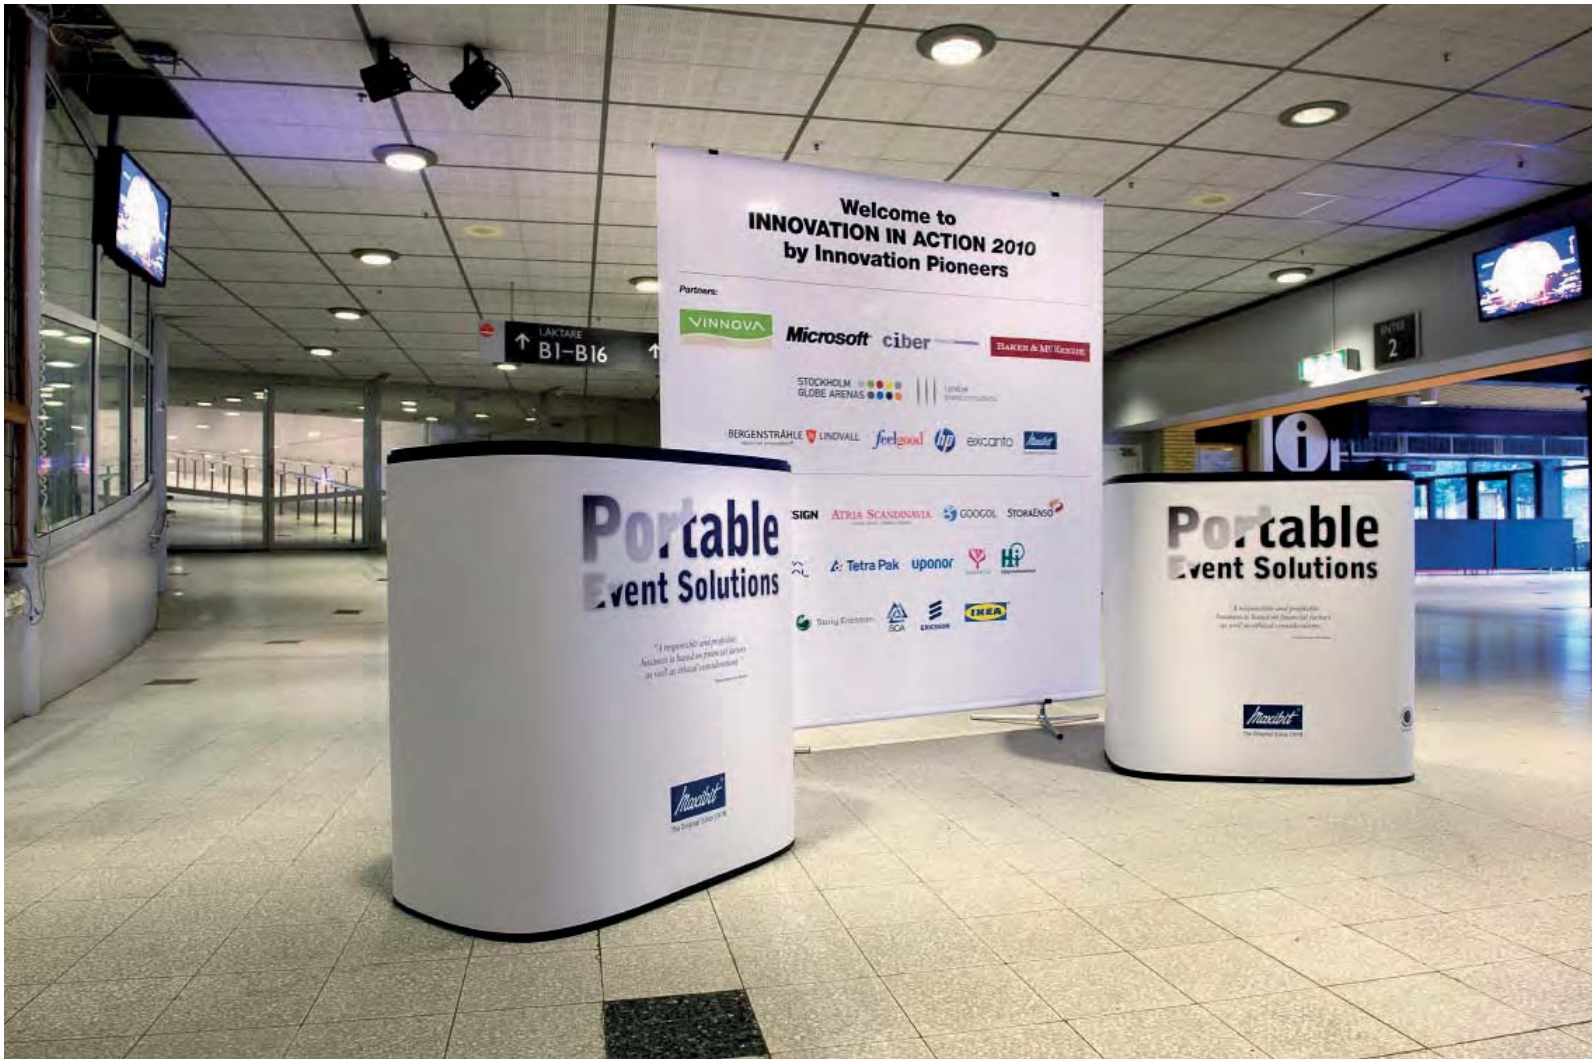

Maxibit Portable Event Showcase

(Example how to build Maxibit Stage)

LaunchPack and Scene at Innovation Pioneers meeting

LaunchPack with SoundPack, Nordea.

Nordea Bank takes the opportunity to project onto Stage's large flat surfaces for their quartly shareholders meeting.

Stage Straight Backdrop at Innovation Pioneers meeting

Stage Curved at Gillette meeting

Stage Curved at Gillette meeting

Stage Curved at Nike meeting

Stage Straight and Stage Hanging at Johnson & Johnson fair

Stage Straight, Stage Hanging and Satellite Square at Johnson & Johnson fair

Stage Straight and Stage Hanging at Johnson & Johnson fair

Stage Curved, DePuy, Johnson & Johnson

Bromma take a different approach and hang an elipse Stage from the roof - impressive!

L'Oreal uses an S-shaped stage as a stunning backdrop to their photo opportunities.

Cloetta, Sweden's famous chocolate manufacturer celebrated the Swedish Royal Wedding with Stage - and some fine chocolates!