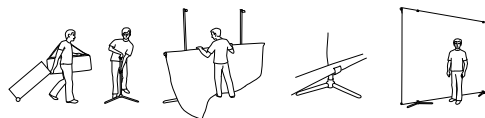

Maxibit Portable Event Showcase

(Example how to build Maxibit Stage)

LaunchPack and Scene at Innovation Pioneers meeting

LaunchPack with SoundPack, Nordea.

Nordea Bank takes the opportunity to project onto Stage's large flat surfaces for their quartly shareholders meeting.

Stage Straight, Stage Hanging and Satellite Square at Johnson & Johnson fair

Stage Straight and Stage Hanging at Johnson & Johnson fair

Stage Curved, DePuy, Johnson & Johnson

Bromma take a different approach and hang an elipse Stage from the roof - impressive!