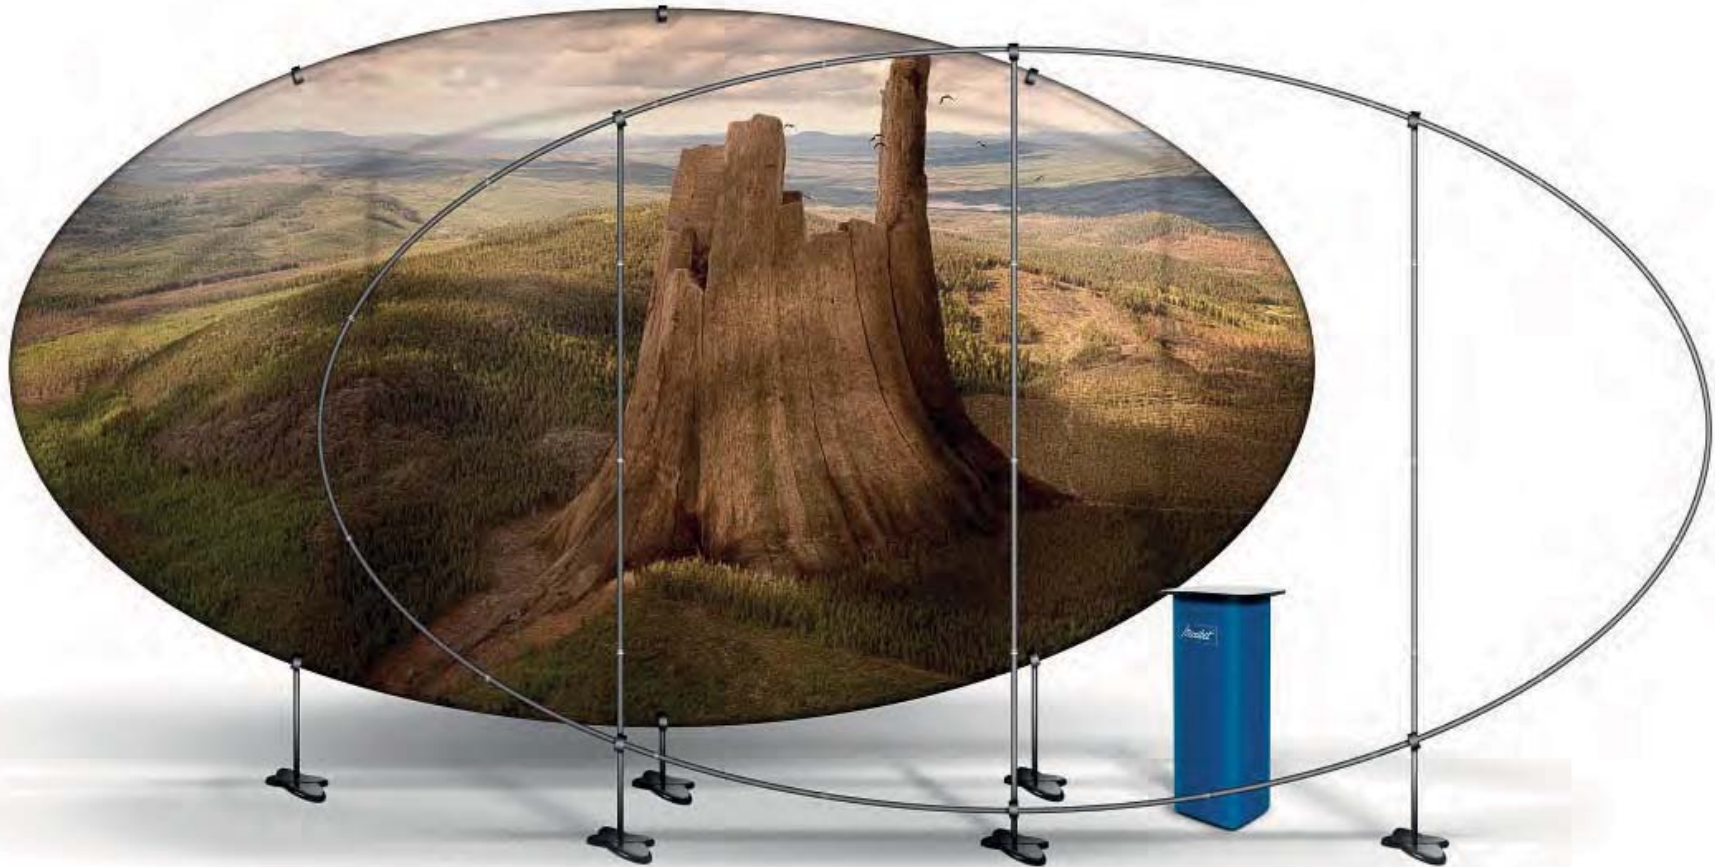

Maxibit Portable Event Showcase

(Example how to build Maxibit Stage)

LaunchPack and Scene at Innovation Pioneers meeting

LaunchPack with SoundPack, Nordea.

Nordea Bank takes the opportunity to project onto Stage's large flat surfaces for their quartly shareholders meeting.

Stage Straight Backdrop at Innovation Pioneers meeting

Stage Curved at Gillette meeting

Stage Curved at Gillette meeting

Stage Curved at Nike meeting

Stage Straight and Stage Hanging at Johnson & Johnson fair

Stage Straight, Stage Hanging and Satellite Square at Johnson & Johnson fair

Stage Straight and Stage Hanging at Johnson & Johnson fair

Stage Curved, DePuy, Johnson & Johnson

Bromma take a different approach and hang an elipse Stage from the roof - impressive!

L'Oreal uses an S-shaped stage as a stunning backdrop to their photo opportunities.

Cloetta, Sweden's famous chocolate manufacturer celebrated the Swedish Royal Wedding with Stage - and some fine chocolates!